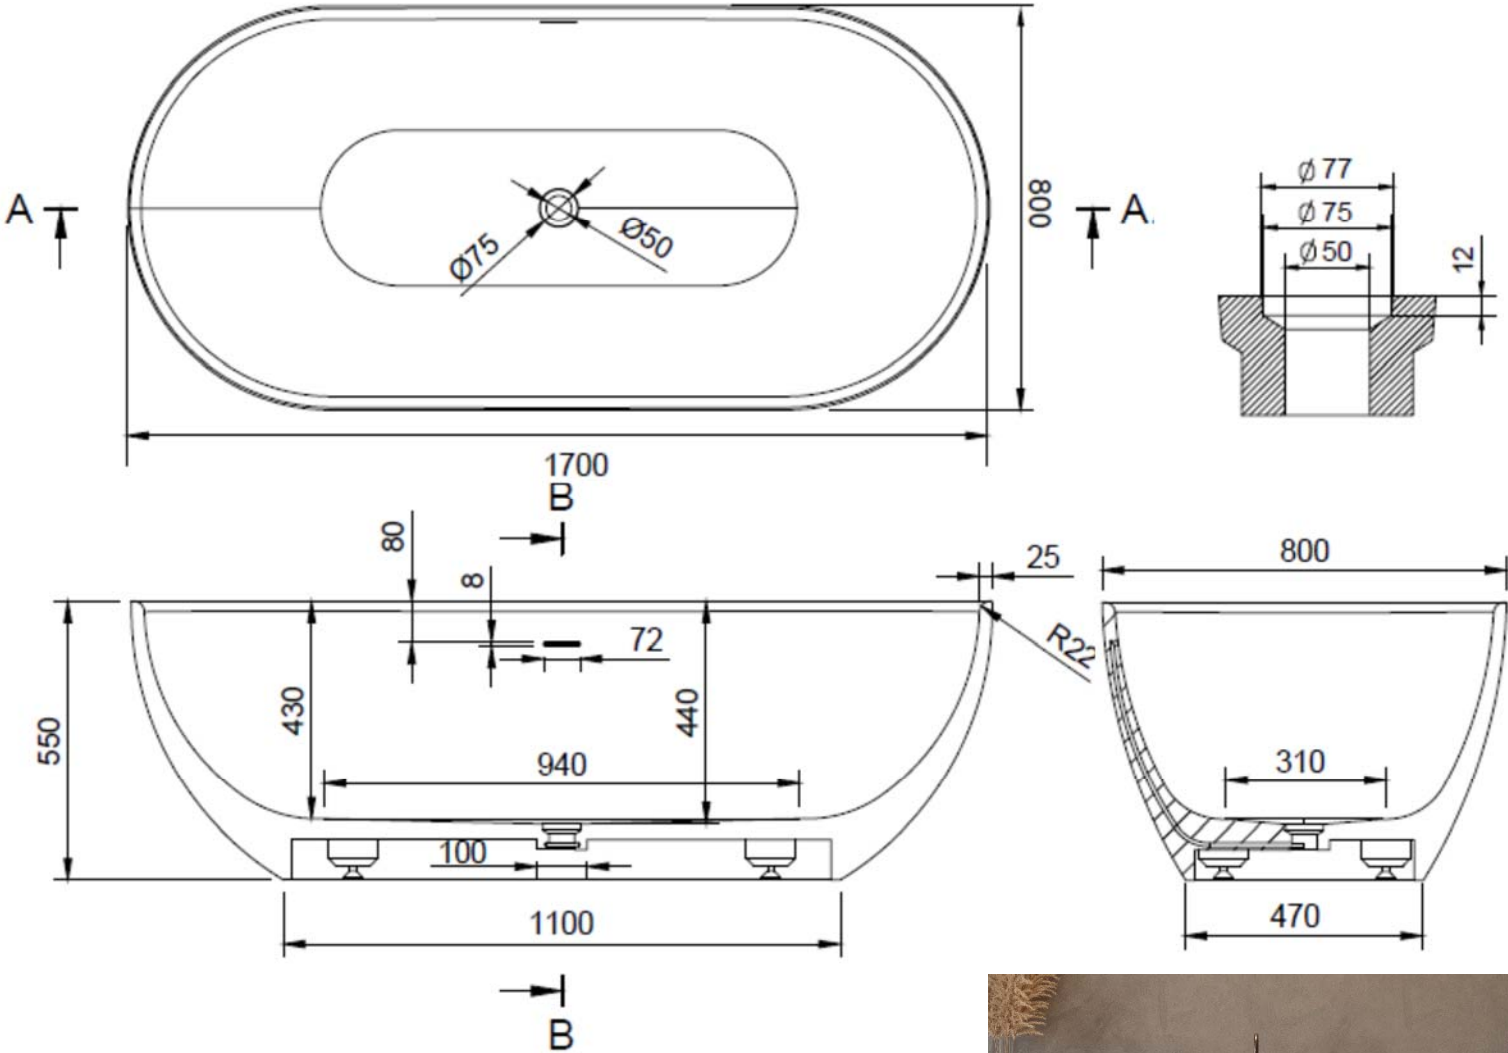

PSCBATH

SOLIDERA PS IDV 290356

SOLID SURFACE ELONGATED BATHTUB

SOLIDERA MATTE WHITE PS IDV 290356  
 ALSO AVAILABLE IN PEBBLE GREY & WHITE PS IDV 290356-PW  
 67" x 32" x 22" - 1" EDGE W. 3/4" INSIDE RADIUS.  
 NET WEIGHT 410 LBS - WATER CAPACITY 100 G.  
 OVER FLOW HOLE / MATTE WHITE TRIM ON POP-UP / P-TRAP &  
 DRAIN INCLUDED.  
 ADJUSTABLE FEET.

Project Information		
Job Name: _____	Date: _____	Type of hardware: _____
Comments: _____		
Approved: _____		

SOLIDERA PS IDV 290267

SOLID SURFACE ELONGATED BATHTUB

IDEAVIT Code 290267 SolidEra Bathtub

SOLIDERA MATTE WHITE PS IDV 290267  
ALSO AVAILABLE IN GREY BEIGE & WHITE PS IDV 290267-GW  
59" x 30" x 21" - 1" EDGE W. 3/4" INSIDE RADIUS.  
NET WEIGHT 276 LBS - WATER CAPACITY 82 G.  
OVER FLOW HOLE / MATTE WHITE TRIM ON POP-UP / P-TRAP &  
DRAIN INCLUDED.  
W. ADJUSTABLE FEET.