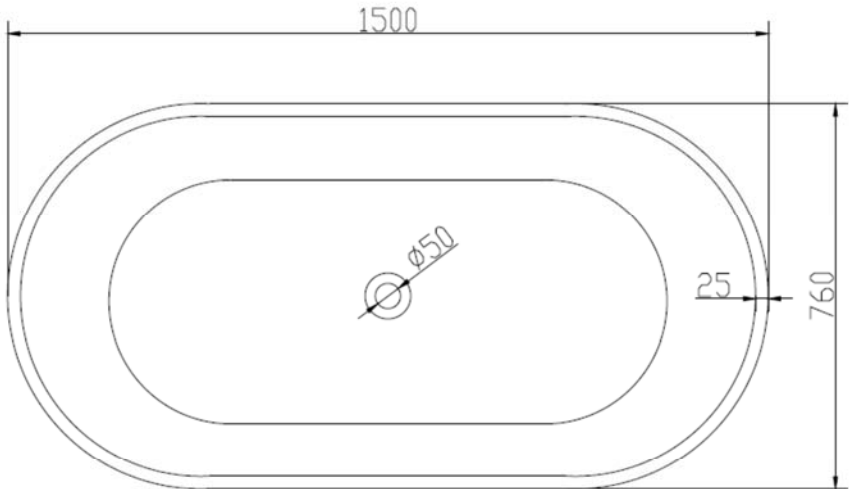

PSCBATH

SOLIDERA PS IDV 290356

SOLID SURFACE ELONGATED BATHTUB

SOLIDERA MATTE WHITE PS IDV 290356  
 ALSO AVAILABLE IN PEBBLE GREY & WHITE PS IDV 290356-PW  
 67" x 32" x 22" - 1" EDGE W. 3/4" INSIDE RADIUS.  
 NET WEIGHT 410 LBS - WATER CAPACITY 100 G.  
 OVER FLOW HOLE / MATTE WHITE TRIM ON POP-UP / P-TRAP &  
 DRAIN INCLUDED.  
 ADJUSTABLE FEET.

Project Information		
Job Name: _____	Date: _____	Type of hardware: _____
Comments: _____		
Approved: _____		

SOLIDERA PS IDV 290267

SOLID SURFACE ELONGATED BATHTUB

IDEAVIT Code 290267 SolidEra Bathtub

SOLIDERA MATTE WHITE PS IDV 290267  
ALSO AVAILABLE IN GREY BEIGE & WHITE PS IDV 290267-GW  
59" x 30" x 21" - 1" EDGE W. 3/4" INSIDE RADIUS.  
NET WEIGHT 276 LBS - WATER CAPACITY 82 G.  
OVER FLOW HOLE / MATTE WHITE TRIM ON POP-UP / P-TRAP &  
DRAIN INCLUDED.  
W. ADJUSTABLE FEET.