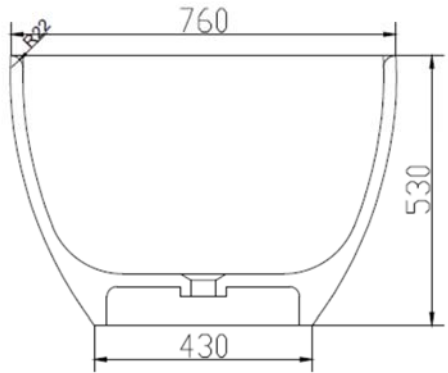

PSCBATH

SOLIDERA PS IDV 290356

SOLID SURFACE ELONGATED BATHTUB

SOLIDERA MATTE WHITE PS IDV 290356  
 ALSO AVAILABLE IN PEBBLE GREY & WHITE PS IDV 290356-PW  
 67" x 32" x 22" - 1" EDGE W. 3/4" INSIDE RADIUS.  
 NET WEIGHT 410 LBS - WATER CAPACITY 100 G.  
 OVER FLOW HOLE / MATTE WHITE TRIM ON POP-UP / P-TRAP &  
 DRAIN INCLUDED.  
 ADJUSTABLE FEET.

Project Information		
Job Name: _____	Date: _____	Type of hardware: _____
Comments: _____		
Approved: _____		

SOLIDERA PS IDV 290267

SOLID SURFACE ELONGATED BATHTUB

IDEAVIT Code 290267 SolidEra Bathtub

SOLIDERA MATTE WHITE PS IDV 290267  
ALSO AVAILABLE IN GREY BEIGE & WHITE PS IDV 290267-GW  
59" x 30" x 21" - 1" EDGE W. 3/4" INSIDE RADIUS.  
NET WEIGHT 276 LBS - WATER CAPACITY 82 G.  
OVER FLOW HOLE / MATTE WHITE TRIM ON POP-UP / P-TRAP &  
DRAIN INCLUDED.  
W. ADJUSTABLE FEET.