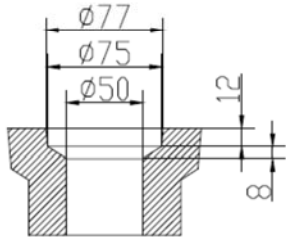

PSCBATH

SOLIDERA PS IDV 290356

SOLID SURFACE ELONGATED BATHTUB

SOLIDERA MATTE WHITE PS IDV 290356  
 ALSO AVAILABLE IN PEBBLE GREY & WHITE PS IDV 290356-PW  
 67" x 32" x 22" - 1" EDGE W. 3/4" INSIDE RADIUS.  
 NET WEIGHT 410 LBS - WATER CAPACITY 100 G.  
 OVER FLOW HOLE / MATTE WHITE TRIM ON POP-UP / P-TRAP &  
 DRAIN INCLUDED.  
 ADJUSTABLE FEET.

Project Information		
Job Name: _____	Date: _____	Type of hardware: _____
Comments: _____		
Approved: _____		

SOLIDERA PS IDV 290267

SOLID SURFACE ELONGATED BATHTUB

IDEAVIT Code 290267 SolidEra Bathtub

SOLIDERA MATTE WHITE PS IDV 290267  
ALSO AVAILABLE IN GREY BEIGE & WHITE PS IDV 290267-GW  
59" x 30" x 21" - 1" EDGE W. 3/4" INSIDE RADIUS.  
NET WEIGHT 276 LBS - WATER CAPACITY 82 G.  
OVER FLOW HOLE / MATTE WHITE TRIM ON POP-UP / P-TRAP &  
DRAIN INCLUDED.  
W. ADJUSTABLE FEET.