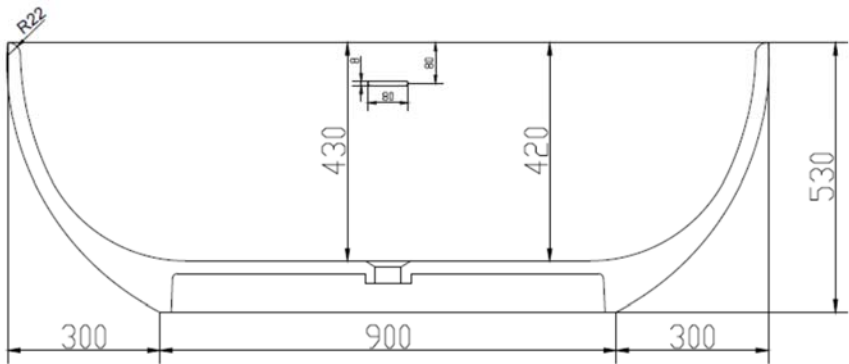

PSCBATH

SOLIDERA PS IDV 290356

SOLID SURFACE ELONGATED BATHTUB

SOLIDERA MATTE WHITE PS IDV 290356  
 ALSO AVAILABLE IN PEBBLE GREY & WHITE PS IDV 290356-PW  
 67" x 32" x 22" - 1" EDGE W. 3/4" INSIDE RADIUS.  
 NET WEIGHT 410 LBS - WATER CAPACITY 100 G.  
 OVER FLOW HOLE / MATTE WHITE TRIM ON POP-UP / P-TRAP &  
 DRAIN INCLUDED.  
 ADJUSTABLE FEET.

Project Information		
Job Name: _____	Date: _____	Type of hardware: _____
Comments: _____		
Approved: _____		

SOLIDERA PS IDV 290267

SOLID SURFACE ELONGATED BATHTUB

IDEAVIT Code 290267 SolidEra Bathtub

SOLIDERA MATTE WHITE PS IDV 290267  
ALSO AVAILABLE IN GREY BEIGE & WHITE PS IDV 290267-GW  
59" x 30" x 21" - 1" EDGE W. 3/4" INSIDE RADIUS.  
NET WEIGHT 276 LBS - WATER CAPACITY 82 G.  
OVER FLOW HOLE / MATTE WHITE TRIM ON POP-UP / P-TRAP &  
DRAIN INCLUDED.  
W. ADJUSTABLE FEET.